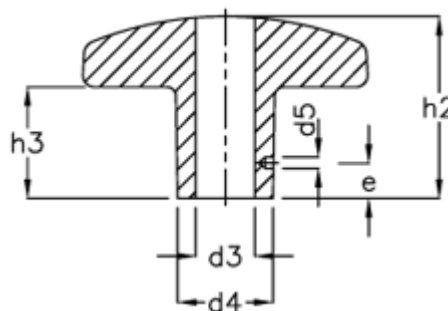

Data Sheet

Article number: 20503197
Description: E+G star knob
DIN 6335-GG-40-B8-B

Measures

$d1$	= 40	$t2 = 12$
$d3$	= B 8	
$d4$	= 14	
$d5$	= 2.8	
e	= 7	
$h2$	= 25	
$h3$	= 14	
$t1 \text{ min.}$	= 15	